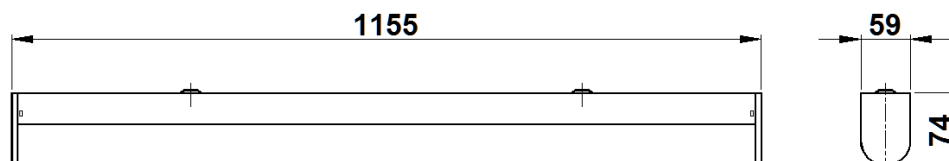

## "Flexitron Viva"

BLTRU 40W WH / WW / NW VIVA I

NOMINAL DIMENSIONS IN mm Tolerance +/-5