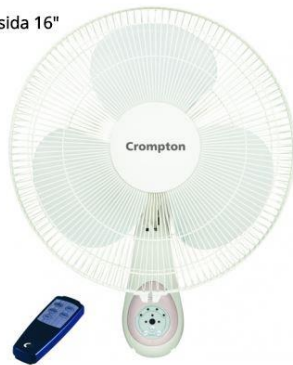

Diamond

DIAMOND

Product Details

- Elegant diamond shaped design to complement home decor
- Broad blades for high speed and optimum air delivery

Technical Specifications

Sweep (mm)	400 mm
Speed (RPM)	1300
Air Delivery (cu.mtr/min)	60
Power Input (W)	50
Color	White, Rose Gold, Matt Grey, Turquoise

Trendz

Product Details

- Aesthetic fan with subtle ting of grey for superior looks

Technical Specifications

Sweep (mm)	400 mm
Speed (RPM)	1325
Air Delivery (cu.mtr/min)	70
Power Input (W)	58
Color	Opal White

High Flo LG 18"

Product Details

- Aerodynamically designed blades for high air delivery
- Sleek design to compliment your deco

Technical Specifications

Sweep (mm)	450 mm
Speed (RPM)	1200
Air Delivery (cu.mtr/min)	75
Power Input (W)	60
Color	Light Grey

High Flo Cressida 16"

Product Details

- Corrosion Resistant powder coated guards
- Elegant Design with Remote Control. Manual Controls on Fan
- Timer up to 7.5 hours in step of 30 minutes
- Three modes of operation: Normal, Natural, Sleeping.