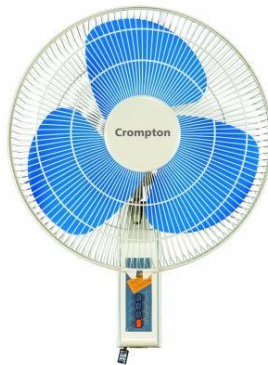

Fizzair (Hi Speed)

FIZZAIR (Hi Speed)

Product Details

- Hi Speed fan, Plastic body & blades, Pull cords for speed regulation & oscillation. Smart Speed control panel.

Technical Specifications:

Cat Ref.	Sweep (mm)	Power Input (W)	Air Delivery (cu.mtr/min)	Speed (RPM)	Color
Fizzair (Hi Speed)	400 mm	105	85	2100	Opal White
Fizzair (Hi-Speed) 300	300 mm	80	52	2100	Opal White

Diamond

DIAMOND

Product Details

- Elegant diamond shaped design to complement home decor
- Broad blades for high speed and optimum air delivery

Technical Specifications

Sweep (mm)	400 mm
Speed (RPM)	1300
Air Delivery (cu.mtr/min)	60
Power Input (W)	50
Color	White, Rose Gold, Matt Grey, Turquoise

SDX MIII

Product Details

- Off white stand with metal body, metal blade with wide variety of blade choices as per the interior décor.

Technical Specifications

Sweep (mm)	400 mm
Speed (RPM)	1360
Air Delivery (cu.mtr/min)	77
Power Input (W)	54
Color	Off White

SDX Black-Gold

Product Details

- Black metal stand & guard, golden colour metal blades.

Technical Specifications

Sweep (mm)	400 mm
Speed (RPM)	1360
Air Delivery (cu.mtr/min)	77
Power Input (W)	54
Color	Black Gold