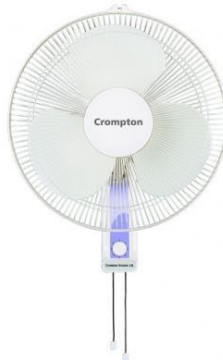

High Flo Wave

Product Details

- Plastic body & blades. Pull cords for speed regulation.& wide oscillation control.

Technical Specifications

Sweep (mm)	400 mm
Speed (RPM)	1300
Air Delivery (cu.mtr/min)	60
Power Input (W)	50
Color	White