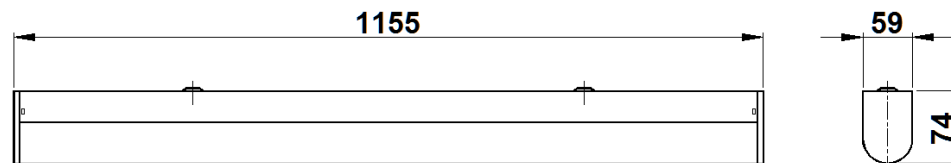

## RETAIL LIGHTING

"Flexitron Viva"

BLTRU 80W WH / NW VIVA

NOMINAL DIMENSIONS IN mm Tolerance +/-5

## Specification

- CRCA steel sheet housing comprising of White (WH) / Neutral White (NW) LED's connected in series parallel.
- Opal diffuser is supported by a pair of engg. Plastic end plates which facilitate easy removal for maintenance.
- Driver: Constant current output driver, operating range 150 – 275V AC supply voltages.
- The luminaire is suitable for wall or ceiling mounting.
- Finish: White powder coated (RAL 9016)