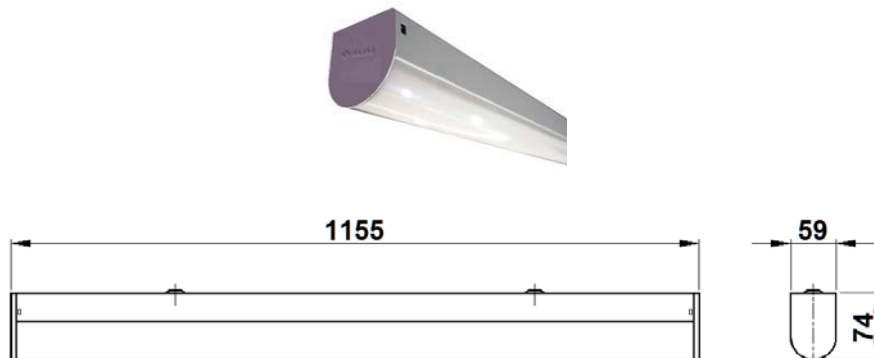

RETAIL LIGHTING

"Flexitron Viva"

BLTRU 20W WH / NW / WW VIVA

NOMINAL DIMENSIONS IN mm Tolerance +/-5

Application

- Passage, corridor lighting (ESP. IT, ITES)
- Premium & Mini offices
- Shopping malls
- Consultancy rooms
- Reception areas
- Hospitality industry

Specification

- CRCA steel sheet housing comprising of White (WH) / Neutral White (NW) / Warm White (WW) LED's connected in series parallel.
- Opal diffuser is supported by a pair of engg. Plastic end plates which facilitate easy removal for maintenance.
- Driver: Constant current output driver, operating range 150 – 275V AC supply voltages.
- The luminaire is suitable for wall or ceiling mounting.
- Finish: White powder coated (RAL 9016)