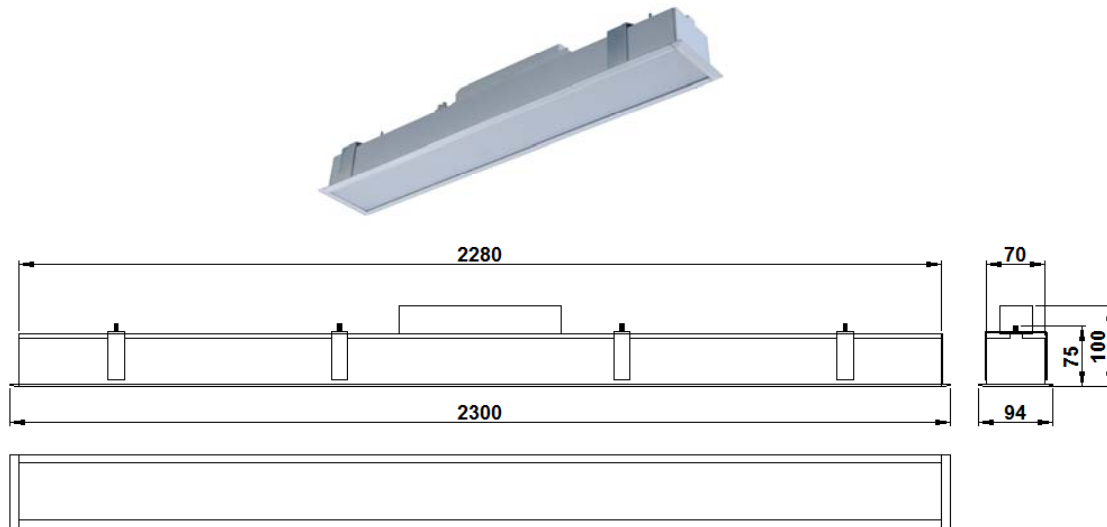

COMMERCIAL DECORATIVE LIGHTING
 "CONNECT"
 BRTX 2-28W LED8F NW / WH / WW

Cutout required in ceiling: 2285mm x 75mm

NOMINAL DIMENSIONS IN mm Tolerance +/-5

Application

- Premium & Mini offices, Shopping malls,
- Consultancy rooms, Reception areas,
- Hospitality industry.

Specification

- Housing: Extruded aluminium housing fitted with engg. Plastic end plates.
- Diffuser: Easy fit opal acrylic diffuser provides smooth light distribution.
- LEDs: Mounted on PCB and connected in series parallel combination.
- Luminaire is available with different color temperature: White (WH) : 5700°K ±300°K
 Neutral White (NW): 4000°K ±275°K
 Warm White (WW): 3000°K ±250°K
- Driver: 2 nos., constant current output driver, operating range 150 – 275V AC supply voltages, placed externally on top of the luminaire.
- Mounting type: Luminaire is recess mounted with the help of mounting bracket provided behind the luminaire.