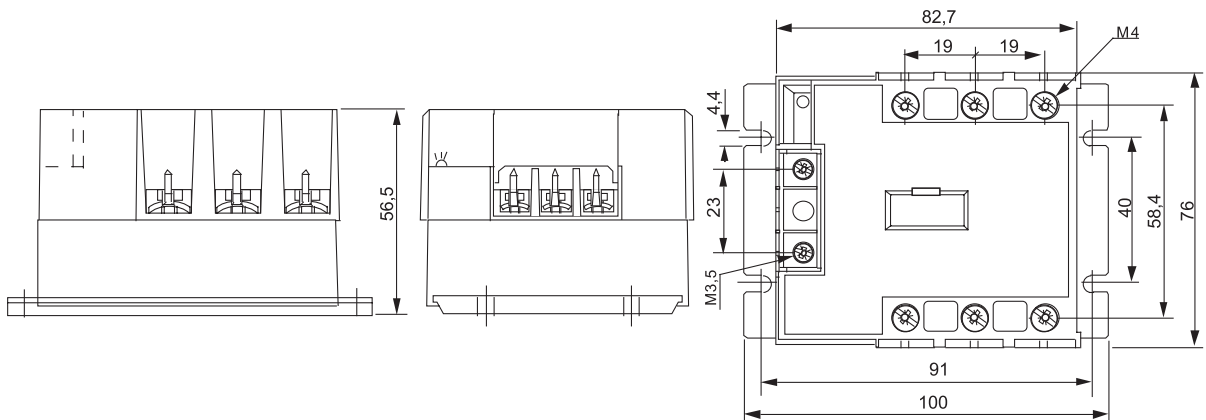

Dimensional Details-SVT series