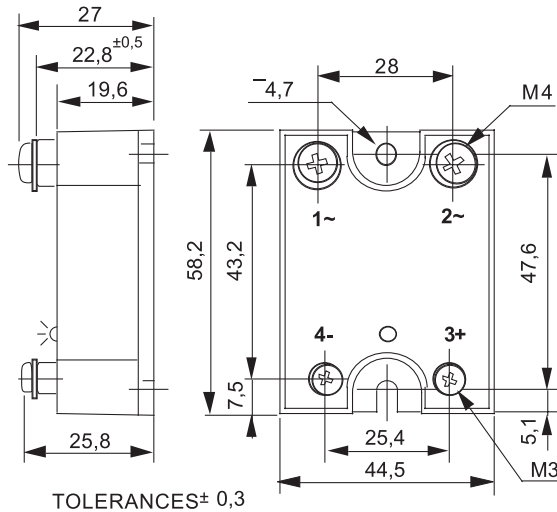

Dimensional details

Dimensional Details-SC7 / SC8 / SC9 series.
LED shown is optional.